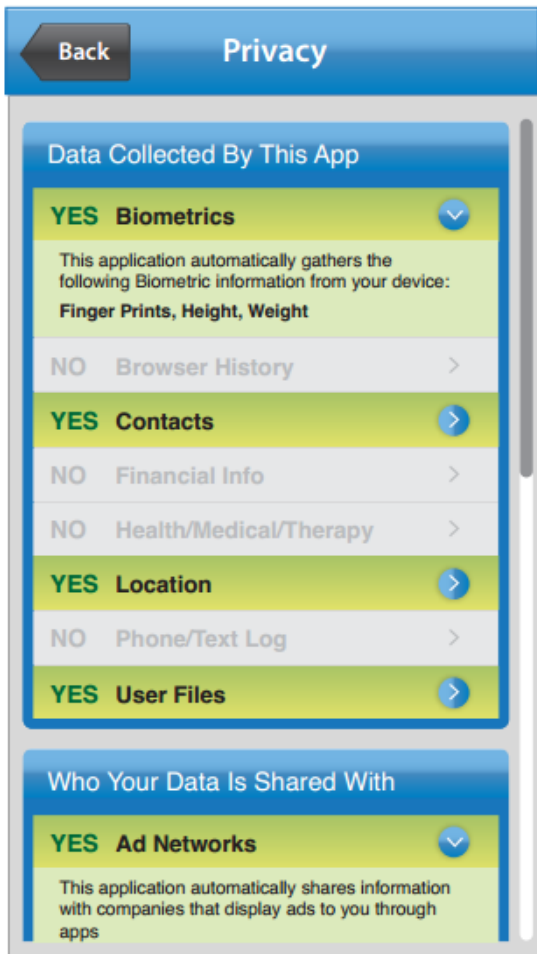

NTIA Mobile App Transparency - UI Compositions

Example 1 – Data Used Highlighted

NTIA Mobile App Transparency - UI Compositions

Example 2 – Data Used on Top and Data Not Used on Bottom

NTIA Mobile App Transparency - UI Compositions

Example 3 – YES/NO Highlighted Accordion

NTIA Mobile App Transparency - UI Compositions

Example 4 – Categories Separated Long List

NTIA Mobile App Transparency - UI Compositions

Example 5 – Categories Separated Short List