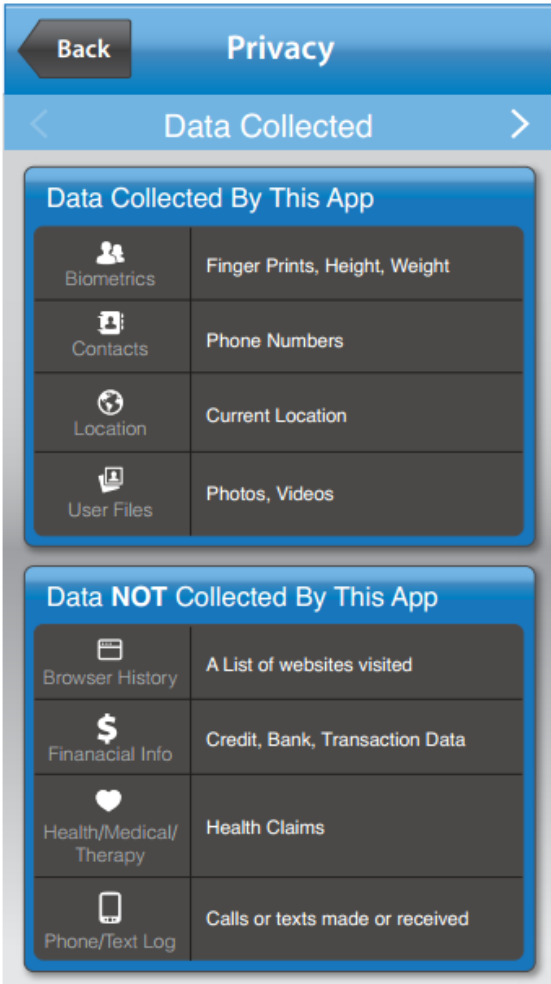

NTIA Mobile App Transparency - UI Compositions

Example 1 – Data Used Highlighted

NTIA Mobile App Transparency - UI Compositions

Example 2 – Data Used on Top and Data Not Used on Bottom

NTIA Mobile App Transparency - UI Compositions

Example 3 – YES/NO Highlighted Accordion

NTIA Mobile App Transparency - UI Compositions

Example 4 – Categories Separated Long List

NTIA Mobile App Transparency - UI Compositions

Example 5 – Categories Separated Short List