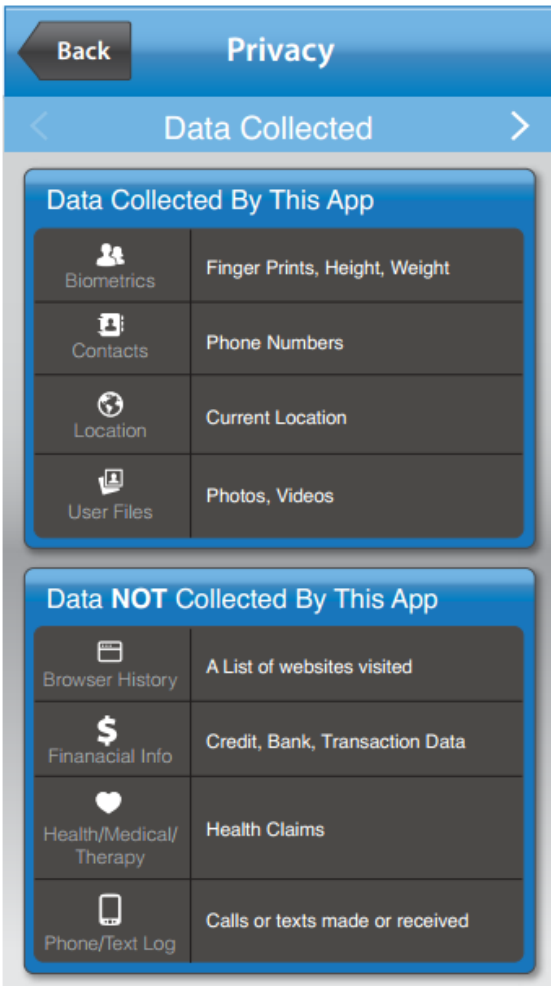

NTIA Mobile App Transparency - UI Compositions

Example 1 – Data Used Highlighted

NTIA Mobile App Transparency - UI Compositions

Example 2 – Data Used on Top and Data Not Used on Bottom

NTIA Mobile App Transparency - UI Compositions

Example 3 – YES/NO Highlighted Accordion

NTIA Mobile App Transparency - UI Compositions

Example 4 – Categories Separated Long List

NTIA Mobile App Transparency - UI Compositions

Example 5 – Categories Separated Short List