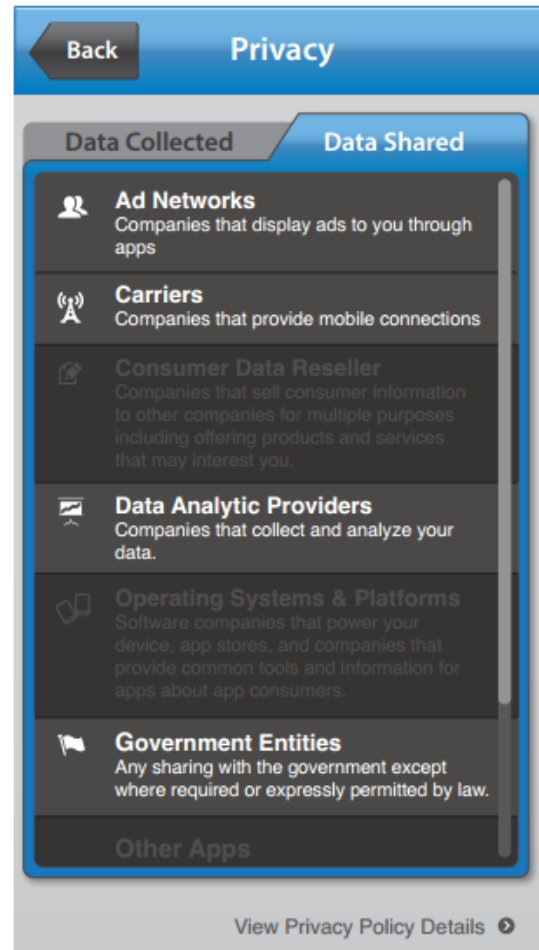

NTIA Mobile App Transparency - UI Compositions

Example 1 – Data Used Highlighted

NTIA Mobile App Transparency - UI Compositions

Example 2 – Data Used on Top and Data Not Used on Bottom

NTIA Mobile App Transparency - UI Compositions

Example 3 – YES/NO Highlighted Accordion

NTIA Mobile App Transparency - UI Compositions

Example 4 – Categories Separated Long List

NTIA Mobile App Transparency - UI Compositions

Example 5 – Categories Separated Short List