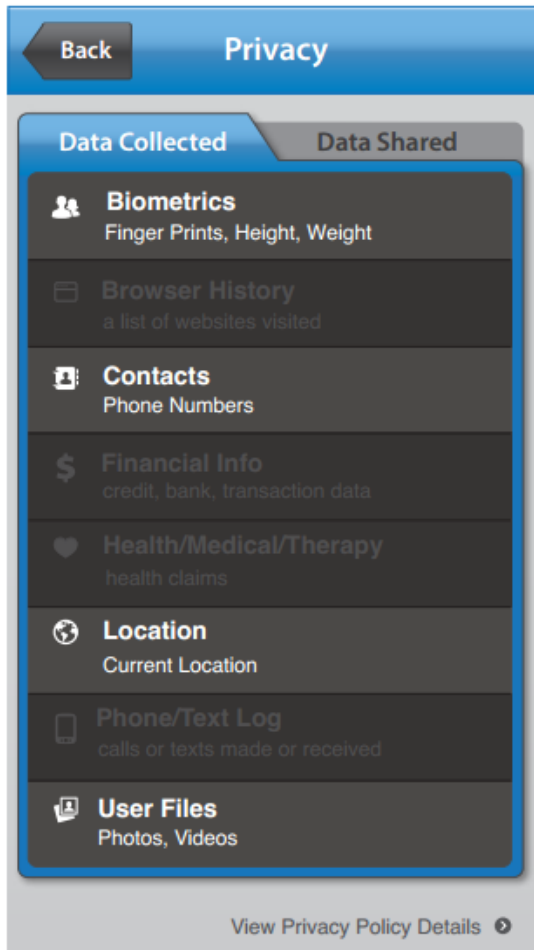

NTIA Mobile App Transparency - UI Compositions

Example 1 – Data Used Highlighted

NTIA Mobile App Transparency - UI Compositions

Example 2 – Data Used on Top and Data Not Used on Bottom

NTIA Mobile App Transparency - UI Compositions

Example 3 – YES/NO Highlighted Accordion

NTIA Mobile App Transparency - UI Compositions

Example 4 – Categories Separated Long List

NTIA Mobile App Transparency - UI Compositions

Example 5 – Categories Separated Short List